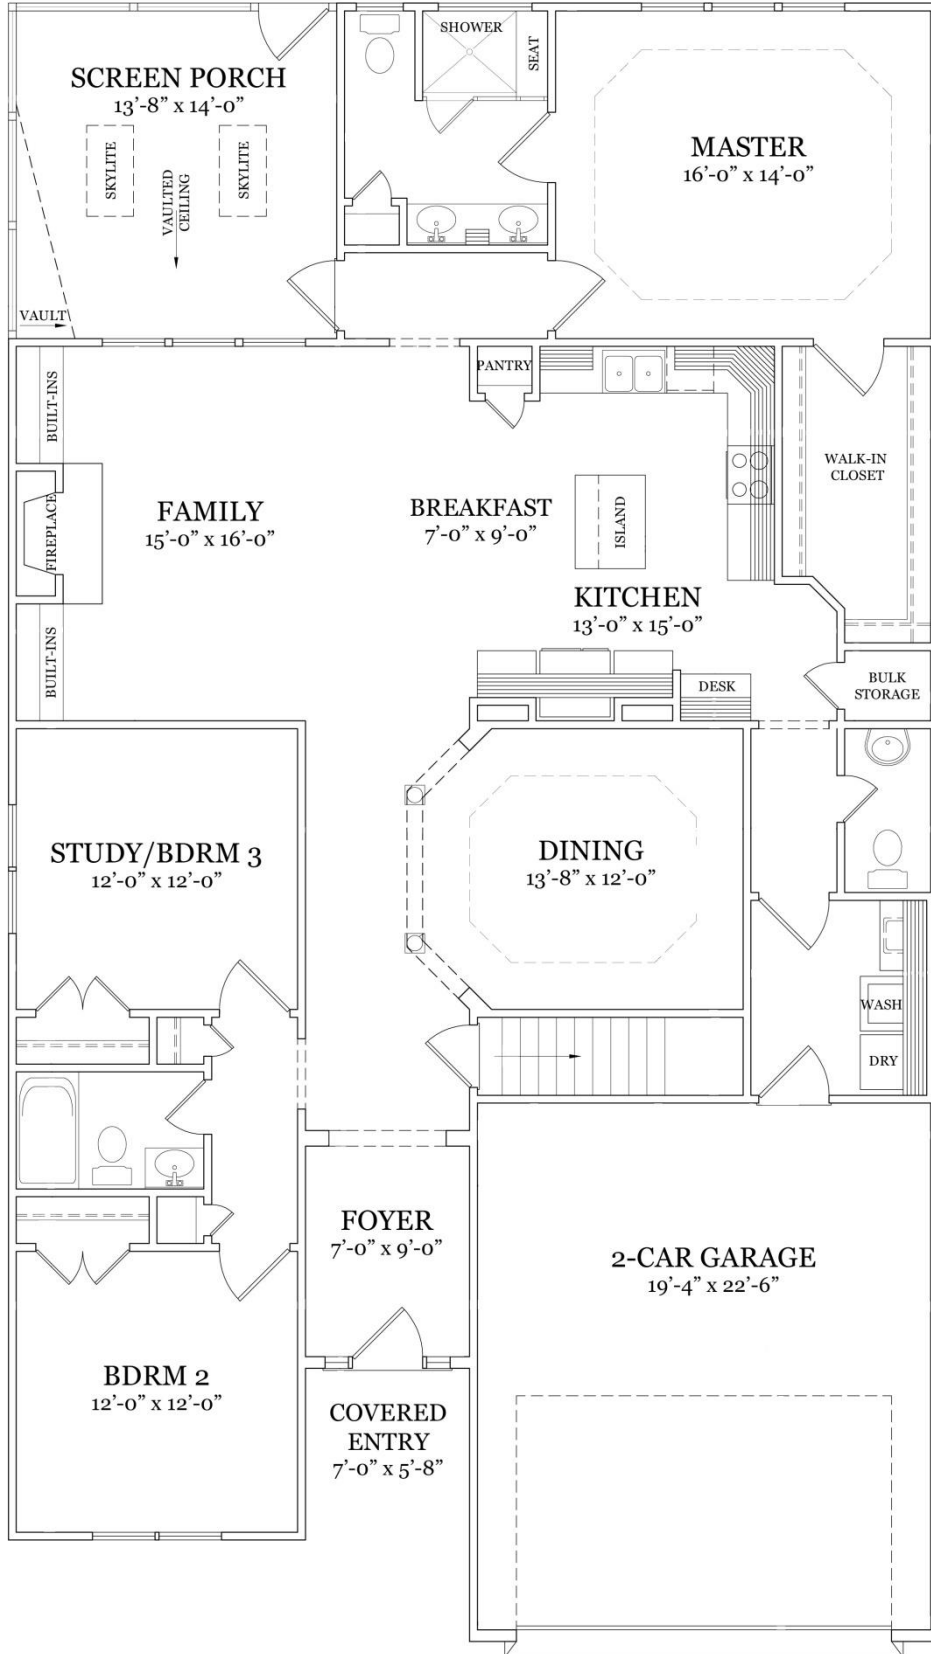

# St. Andrews

3 bed/2.5 bath • 1,854 sq. ft.

## First Floor