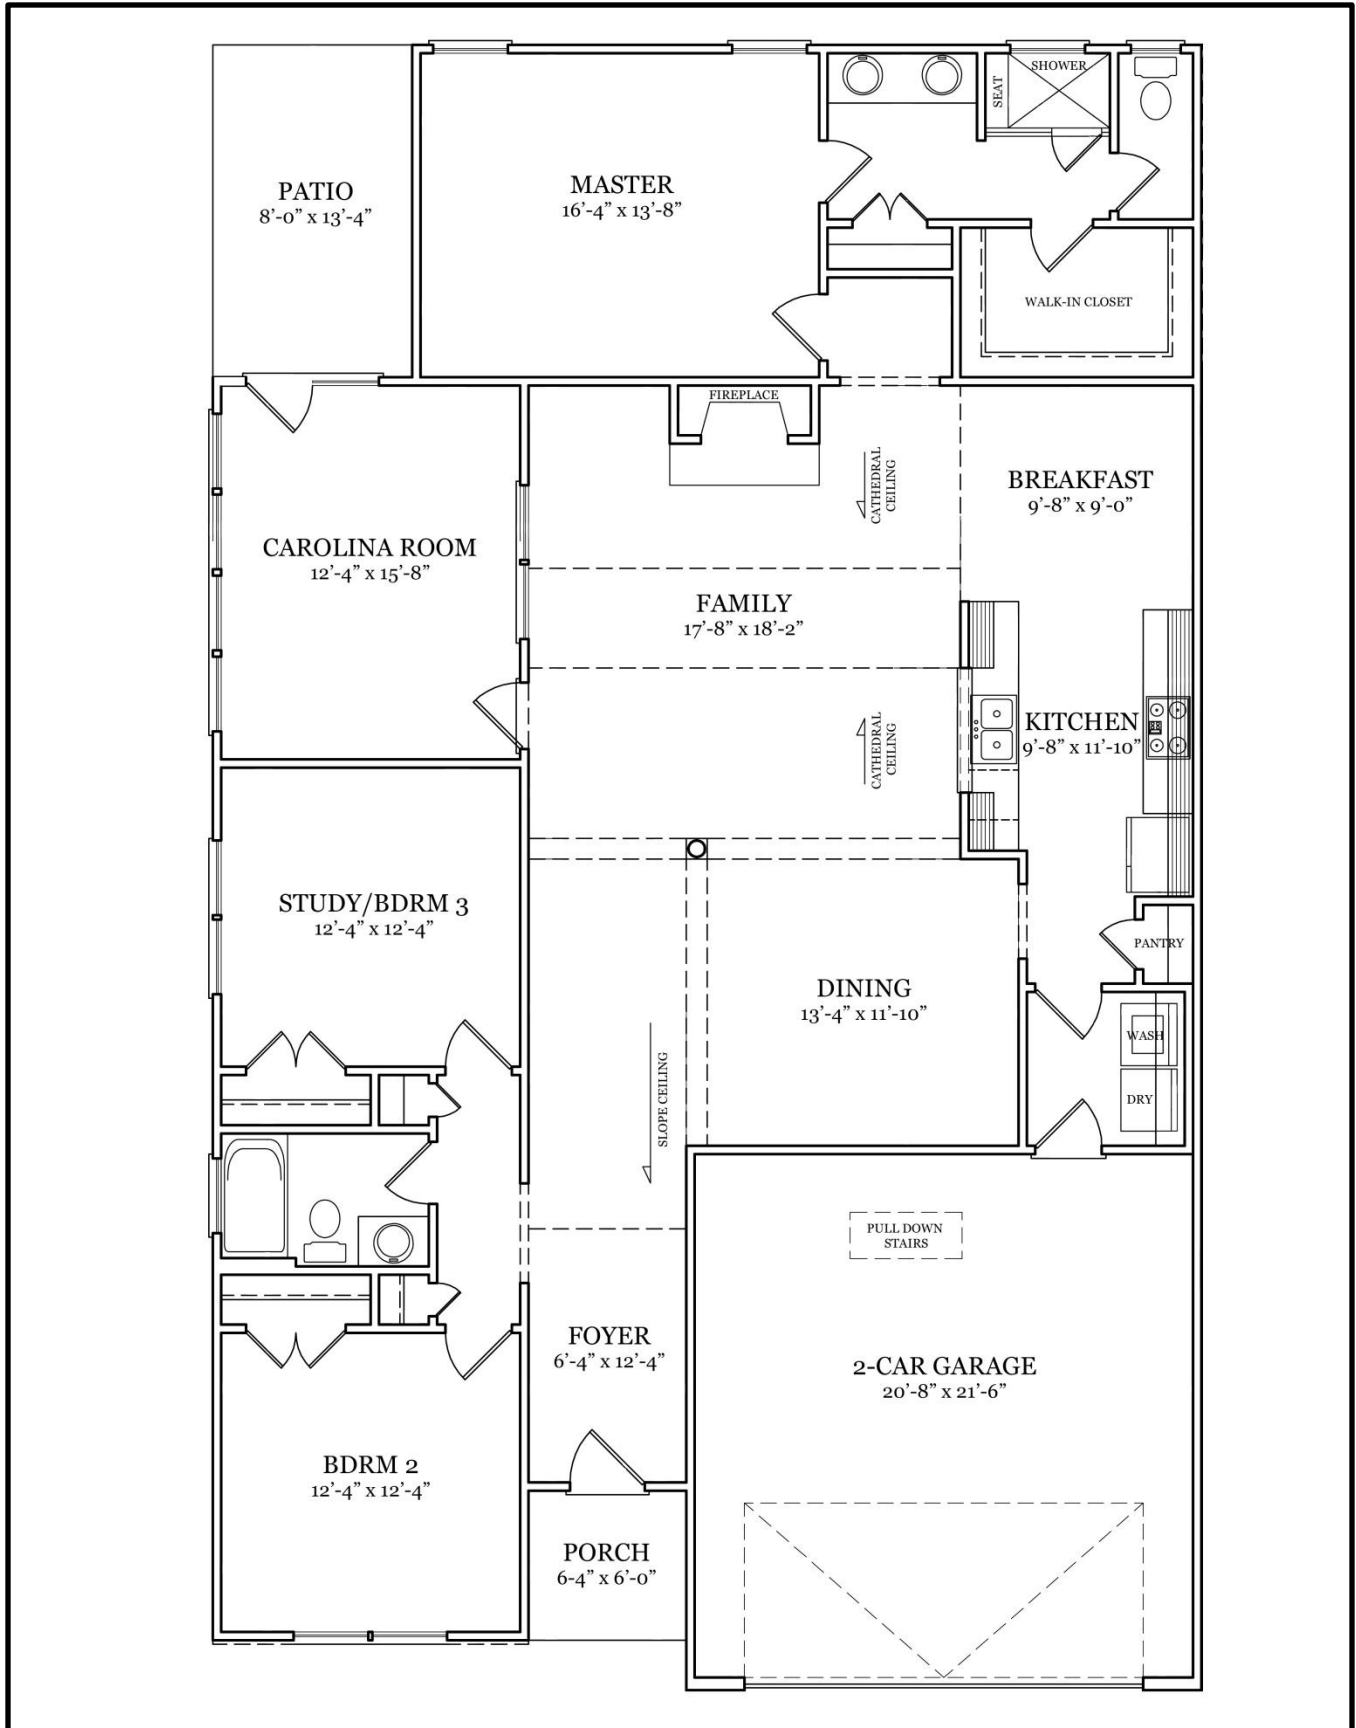

Perfect Lie

3 bed/2 bath • 1,996 sq. ft.

First Floor