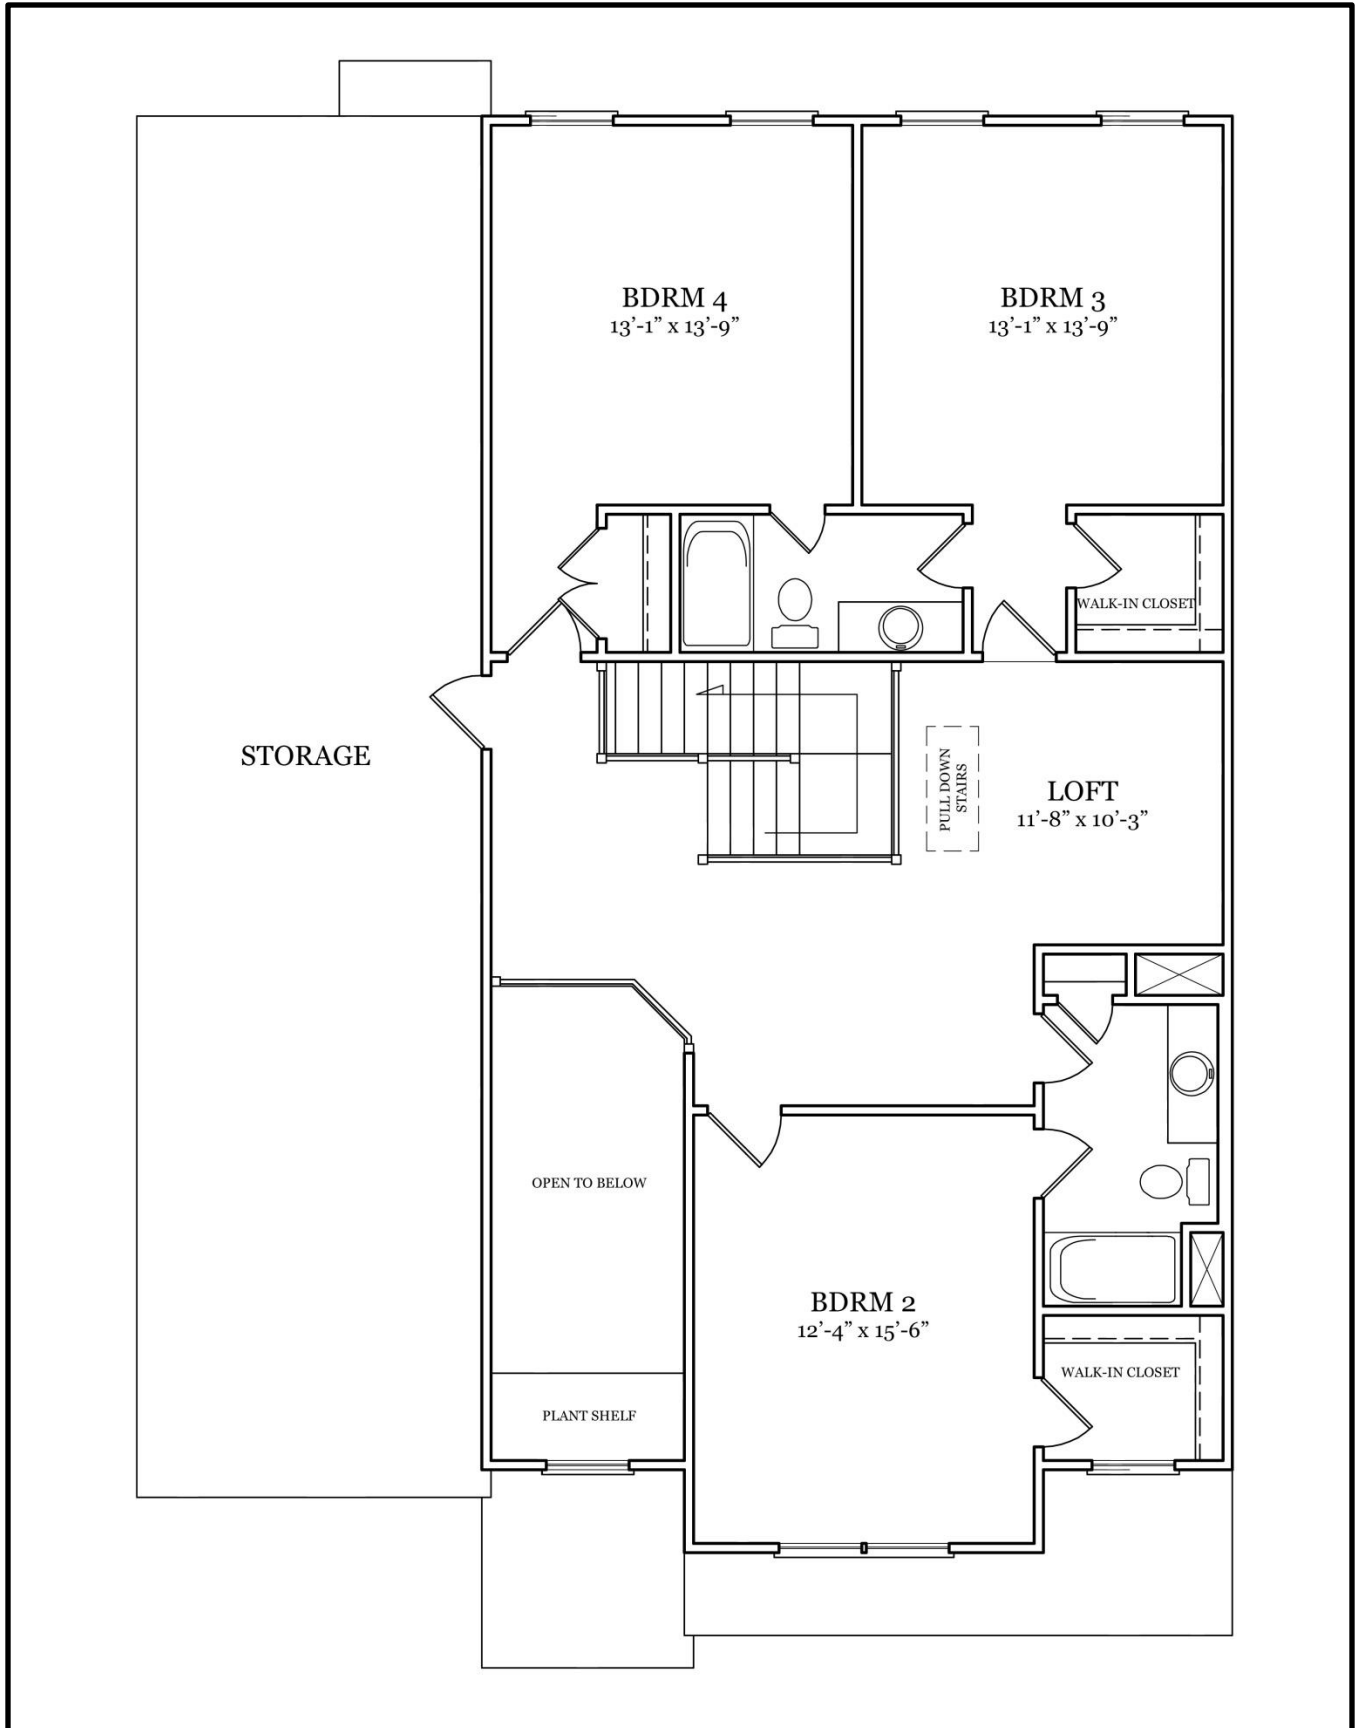

# Citori

4 bed/3.5 bath • 2,853 sq. ft.

## Second Floor