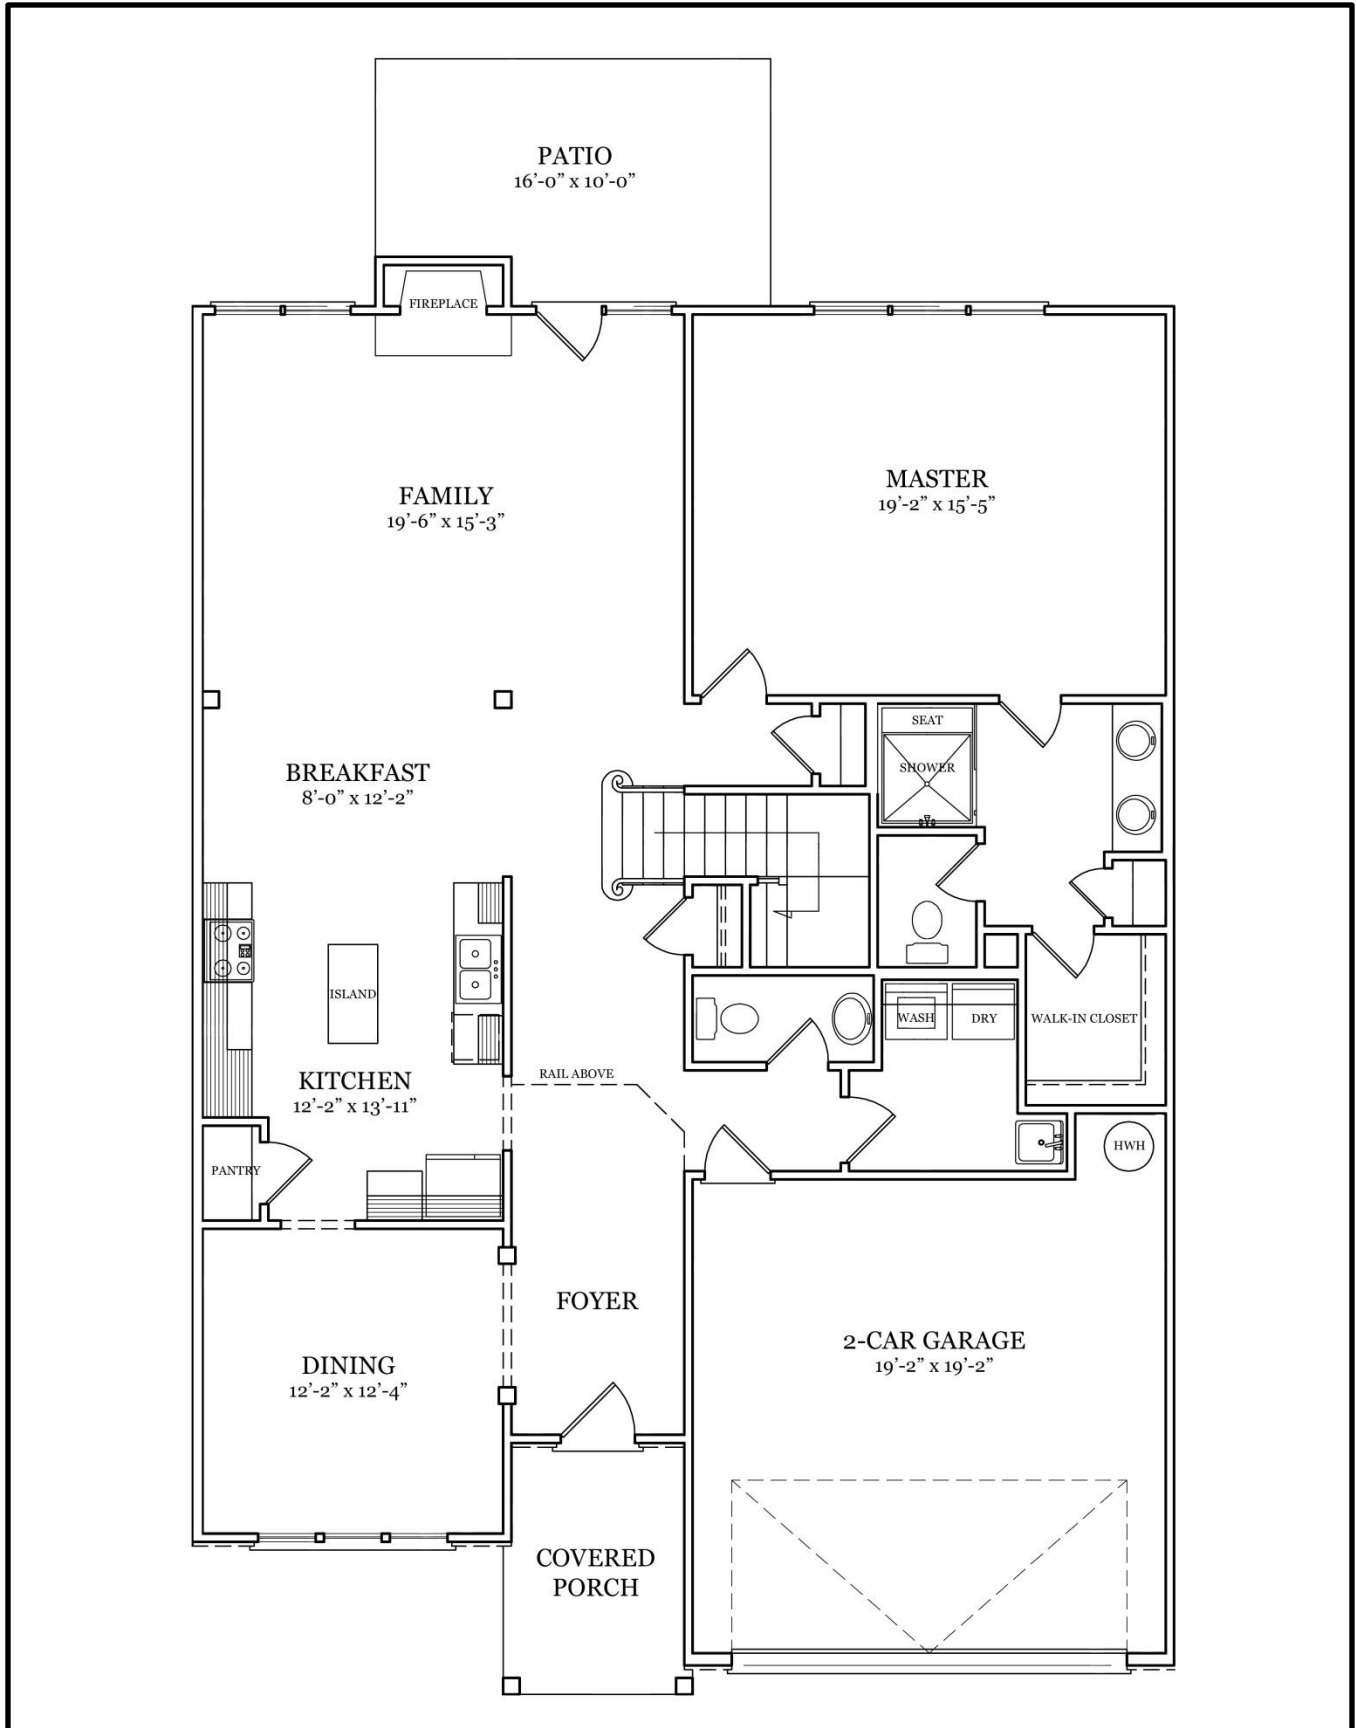

# Citori

4 bed/3.5 bath • 2,853 sq. ft.

## First Floor